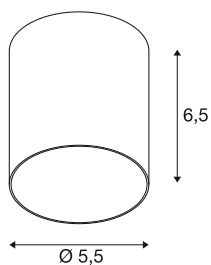

## PURI 2.0 Tube

lampshade, h: 6.5 cm, black

Combine timeless design with great design freedom: the new PURI 2.0 is now also available as a Mix & Match system. Combine the base with decorative shades in three modern shapes and six trendy colours each to create unique looks.

### TECHNICAL DATA

Item no.	1008214
Color	black
Height	6.5 cm
Diameter	5.5 cm
Net weight	0.02 kg
Gross weight	0.1 kg