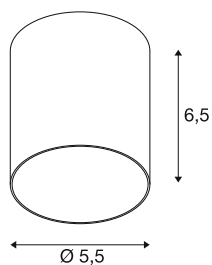

PURI 2.0 Tube

lampshade, h: 6.5 cm, grey

Combine timeless design with great design freedom: the new PURI 2.0 is now also available as a Mix & Match system. Combine the base with decorative shades in three modern shapes and six trendy colours each to create unique looks.

TECHNICAL DATA

| | |
|--------------|---------|
| Item no. | 1008215 |
| Color | gray |
| Height | 6.5 cm |
| Diameter | 5.5 cm |
| Net weight | 0.02 kg |
| Gross weight | 0.1 kg |

Recommended lamp

| | |
|---------|---|
| 1005075 | LED lightbulb QPAR51 , GU10, 2700K, grey |
|---------|---|