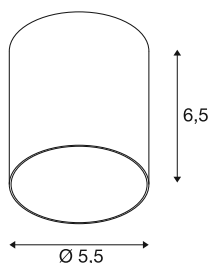

PURI 2.0 Tube

lampshade, h: 6.5 cm, gold

Combine timeless design with great design freedom: the new PURI 2.0 is now also available as a Mix & Match system. Combine the base with decorative shades in three modern shapes and six trendy colours each to create unique looks.

TECHNICAL DATA

Item no.	1008216
Color	gold
Height	6.5 cm
Diameter	5.5 cm
Net weight	0.02 kg
Gross weight	0.1 kg

Recommended lamp

1005077	LED lightbulb QPAR51 , GU10, 2700K, black
---------	--