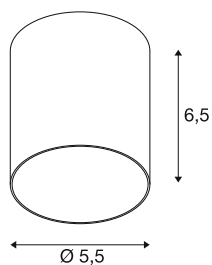

## PURI 2.0 Tube

lampshade, h: 6.5 cm, bronze

Combine timeless design with great design freedom: the new PURI 2.0 is now also available as a Mix & Match system. Combine the base with decorative shades in three modern shapes and six trendy colours each to create unique looks.

### TECHNICAL DATA

Item no.	1008217
Color	bronze
Height	6.5 cm
Diameter	5.5 cm
Net weight	0.02 kg
Gross weight	0.1 kg