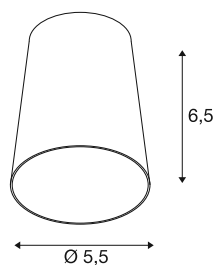

## PURI 2.0 Cone

lampshade, h: 6.5 cm, white

Combine timeless design with great design freedom: the new PURI 2.0 is now also available as a Mix & Match system. Combine the base with decorative shades in three modern shapes and six trendy colours each to create unique looks.

### TECHNICAL DATA

Item no.	1008218
Color	white
Height	6.5 cm
Diameter	5.5 cm
Net weight	0.02 kg
Gross weight	0.1 kg