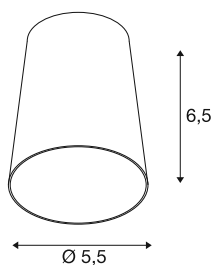

PURI 2.0 Cone

lampshade, h: 6.5 cm, black

Combine timeless design with great design freedom: the new PURI 2.0 is now also available as a Mix & Match system. Combine the base with decorative shades in three modern shapes and six trendy colours each to create unique looks.

TECHNICAL DATA

Item no.	1008219
Color	black
Height	6.5 cm
Diameter	5.5 cm
Net weight	0.02 kg
Gross weight	0.1 kg

Recommended lamp

1005080	LED lightbulb QPAR51 , GU10, 3000K, black
---------	--