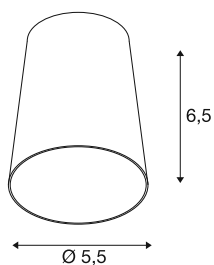

PURI 2.0 Cone

lampshade, h: 6.5 cm, grey

Combine timeless design with great design freedom: the new PURI 2.0 is now also available as a Mix & Match system. Combine the base with decorative shades in three modern shapes and six trendy colours each to create unique looks.

TECHNICAL DATA

Item no.	1008220
Color	gray
Height	6.5 cm
Diameter	5.5 cm
Net weight	0.02 kg
Gross weight	0.1 kg

Recommended lamp

1005075	LED lightbulb QPAR51 , GU10, 2700K, grey
---------	---