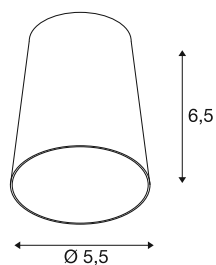

PURI 2.0 Cone

lampshade, h: 6.5 cm, gold

Combine timeless design with great design freedom: the new PURI 2.0 is now also available as a Mix & Match system. Combine the base with decorative shades in three modern shapes and six trendy colours each to create unique looks.

TECHNICAL DATA

| | |
|--------------|---------|
| Item no. | 1008221 |
| Color | gold |
| Height | 6.5 cm |
| Diameter | 5.5 cm |
| Net weight | 0.02 kg |
| Gross weight | 0.1 kg |

Recommended lamp

| | |
|---------|--|
| 1005077 | LED lightbulb QPAR51 , GU10, 2700K, black |
|---------|--|