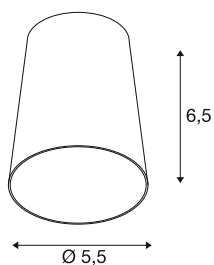

PURI 2.0 Cone

lampshade, h: 6.5 cm, bronze

Combine timeless design with great design freedom: the new PURI 2.0 is now also available as a Mix & Match system. Combine the base with decorative shades in three modern shapes and six trendy colours each to create unique looks.

TECHNICAL DATA

Item no.	1008222
Color	bronze
Height	6.5 cm
Diameter	5.5 cm
Net weight	0.02 kg
Gross weight	0.1 kg

Recommended lamp

1005273	QPAR51 GU10 , LED light, 6W 2200 2700K CRI90 36°
---------	--