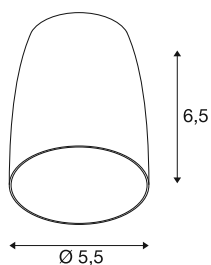

PURI 2.0 Dome

lampshade, h: 6.5 cm, white

Combine timeless design with great design freedom: the new PURI 2.0 is now also available as a Mix & Match system. Combine the base with decorative shades in three modern shapes and six trendy colours each to create unique looks.

TECHNICAL DATA

Item no.	1008223
Color	white
Height	6.5 cm
Diameter	5.5 cm
Net weight	0.02 kg
Gross weight	0.1 kg

Recommended lamp

1005076	LED lightbulb QPAR51 , GU10, 2700K, white
---------	--