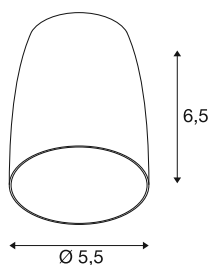

PURI 2.0 Dome

lampshade, h: 6.5 cm, black

Combine timeless design with great design freedom: the new PURI 2.0 is now also available as a Mix & Match system. Combine the base with decorative shades in three modern shapes and six trendy colours each to create unique looks.

TECHNICAL DATA

Item no.	1008224
Color	black
Height	6.5 cm
Diameter	5.5 cm
Net weight	0.02 kg
Gross weight	0.1 kg

Recommended lamp

1005080	LED lightbulb QPAR51 , GU10, 3000K, black
---------	--