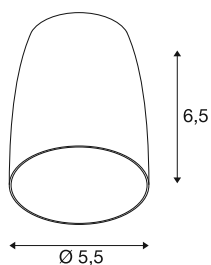

PURI 2.0 Dome

lampshade, h: 6.5 cm, grey

Combine timeless design with great design freedom: the new PURI 2.0 is now also available as a Mix & Match system. Combine the base with decorative shades in three modern shapes and six trendy colours each to create unique looks.

TECHNICAL DATA

Item no.	1008225
Color	gray
Height	6.5 cm
Diameter	5.5 cm
Net weight	0.02 kg
Gross weight	0.1 kg

Recommended lamp

1005075	LED lightbulb QPAR51 , GU10, 2700K, grey
---------	---