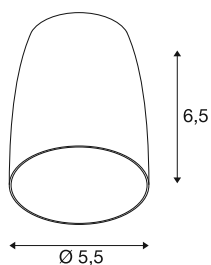

PURI 2.0 Dome

lampshade, h: 6.5 cm, gold

Combine timeless design with great design freedom: the new PURI 2.0 is now also available as a Mix & Match system. Combine the base with decorative shades in three modern shapes and six trendy colours each to create unique looks.

TECHNICAL DATA

Item no.	1008226
Color	gold
Height	6.5 cm
Diameter	5.5 cm
Net weight	0.02 kg
Gross weight	0.1 kg

Recommended lamp

1005077	LED lightbulb QPAR51 , GU10, 2700K, black
---------	--