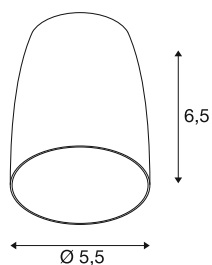

PURI 2.0 Dome

lampshade, h: 6.5 cm, bronze

Combine timeless design with great design freedom: the new PURI 2.0 is now also available as a Mix & Match system. Combine the base with decorative shades in three modern shapes and six trendy colours each to create unique looks.

TECHNICAL DATA

Item no.	1008227
Color	bronze
Height	6.5 cm
Diameter	5.5 cm
Net weight	0.02 kg
Gross weight	0.1 kg

Recommended lamp

1005273	QPAR51 GU10 , LED light, 6W 2200 2700K CRI90 36°
---------	--