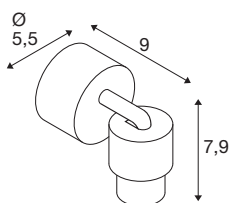

### TECHNICAL DATA

Item no.	1008228
Socket	GU10
Number of sockets	1
Tilt range	90 °
Horizontal rotation range	350 °
IP Code	IP20
Impact resistance class	IK 02
Assembly	Surface
Primary nominal voltage	220-240V ~50/60 Hz
Safety class	I
Wattage	6 W
Minimum ambient temperature	-20 °C
Maximum ambient temperature	45 °C
Color	white
Depth	10.6 cm
Diameter	5.5 cm
Net weight	0.18 kg
Gross weight	0.25 kg

1008213	PURI 2.0 Tube , lamp-shade, h: 6.5 cm, white
1008216	PURI 2.0 Tube , lamp-shade, h: 6.5 cm, gold