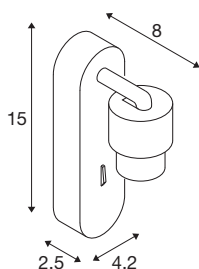

TECHNICAL DATA

Item no.	1008230
Socket	GU10
Number of sockets	1
Tilt range	90 °
Horizontal rotation range	350 °
IP Code	IP20
Impact resistance class	IK 02
Assembly	Surface
Primary nominal voltage	220-240V ~50/60 Hz
Safety class	I
Wattage	6 W
Minimum ambient temperature	-20 °C
Maximum ambient temperature	45 °C
Color	white
Width	4.2 cm
Height	15 cm
Depth	9.6 cm
Net weight	0.22 kg
Gross weight	0.35 kg

1008213	PURI 2.0 Tube , lampshade, h: 6.5 cm, white
1008216	PURI 2.0 Tube , lampshade, h: 6.5 cm, gold