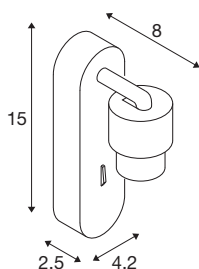

TECHNICAL DATA

Item no.	1008231
Socket	GU10
Number of sockets	1
Tilt range	90 °
Horizontal rotation range	350 °
IP Code	IP20
Impact resistance class	IK 02
Assembly	Surface
Primary nominal voltage	220-240V ~50/60 Hz
Safety class	I
Wattage	6 W
Minimum ambient temperature	-20 °C
Maximum ambient temperature	45 °C
Color	black
Width	4.2 cm
Height	15 cm
Depth	9.6 cm
Net weight	0.22 kg
Gross weight	0.35 kg

1008213	PURI 2.0 Tube , lampshade, h: 6.5 cm, white
1008216	PURI 2.0 Tube , lampshade, h: 6.5 cm, gold