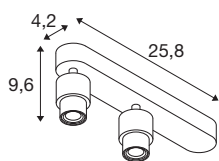

TECHNICAL DATA

Item no.	1008232
Socket	GU10
Number of sockets	2
Tilt range	90 °
Horizontal rotation range	350 °
IP Code	IP20
Impact resistance class	IK 02
Assembly	Surface
Primary nominal voltage	220-240V ~50/60 Hz
Safety class	I
Wattage	6 W
Minimum ambient temperature	-20 °C
Maximum ambient temperature	45 °C
Color	white
Length	25.8 cm
Width	4.2 cm
Height	9.6 cm
Net weight	0.29 kg
Gross weight	0.5 kg