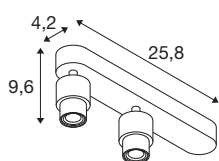

TECHNICAL DATA

Item no.	1008233
Socket	GU10
Number of sockets	2
Tilt range	90 °
Horizontal rotation range	350 °
IP Code	IP20
Impact resistance class	IK 02
Assembly	Surface
Primary nominal voltage	220-240V ~50/60 Hz
Safety class	I
Wattage	6 W
Minimum ambient temperature	-20 °C
Maximum ambient temperature	45 °C
Color	black
Length	25.8 cm
Width	4.2 cm
Height	9.6 cm
Net weight	0.29 kg
Gross weight	0.5 kg

1008213	PURI 2.0 Tube , lamp-shade, h: 6.5 cm, white
1008216	PURI 2.0 Tube , lamp-shade, h: 6.5 cm, gold