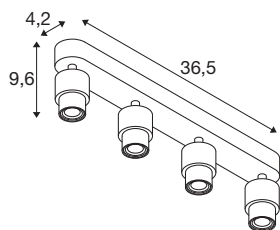

TECHNICAL DATA

Item no.	1008238
Socket	GU10
Number of sockets	4
Tilt range	90 °
Horizontal rotation range	350 °
IP Code	IP20
Impact resistance class	IK 02
Assembly	Surface
Primary nominal voltage	220-240V ~50/60 Hz
Safety class	I
Wattage	6 W
Minimum ambient temperature	-20 °C
Maximum ambient temperature	45 °C
Color	white
Length	36.5 cm
Width	4.2 cm
Height	9.6 cm
Net weight	0.5 kg
Gross weight	0.75 kg

1008213	PURI 2.0 Tube , lampshade, h: 6.5 cm, white
1008216	PURI 2.0 Tube , lampshade, h: 6.5 cm, gold