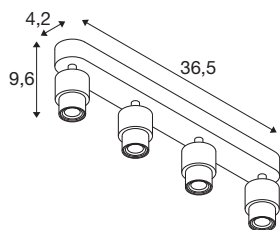

TECHNICAL DATA

Item no.	1008239
Socket	GU10
Number of sockets	4
Tilt range	90 °
Horizontal rotation range	350 °
IP Code	IP20
Impact resistance class	IK 02
Assembly	Surface
Primary nominal voltage	220-240V ~50/60 Hz
Safety class	I
Wattage	6 W
Minimum ambient temperature	-20 °C
Maximum ambient temperature	45 °C
Color	black
Length	36.5 cm
Width	4.2 cm
Height	9.6 cm
Net weight	0.5 kg
Gross weight	0.75 kg

1008213	PURI 2.0 Tube , lampshade, h: 6.5 cm, white
1008216	PURI 2.0 Tube , lampshade, h: 6.5 cm, gold