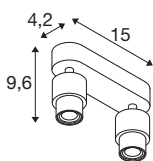

TECHNICAL DATA

Item no.	1008241
Socket	GU10
Number of sockets	2
Tilt range	90 °
Horizontal rotation range	350 °
IP Code	IP20
Impact resistance class	IK 02
Assembly	Surface
Primary nominal voltage	220-240V ~50/60 Hz
Safety class	I
Wattage	6 W
Minimum ambient temperature	-20 °C
Maximum ambient temperature	45 °C
Color	black
Length	15 cm
Width	4.2 cm
Height	9.6 cm
Net weight	0.33 kg
Gross weight	0.4 kg