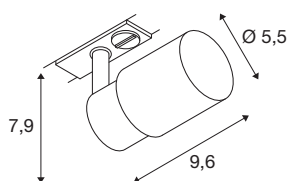

TECHNICAL DATA

Item no.	1008242
Socket	GU10
Number of sockets	1
Tilt range	90 °
Horizontal rotation range	350 °
IP Code	IP20
Impact resistance class	IK 02
Assembly	Surface
Primary nominal voltage	220-240V ~50/60 Hz
Safety class	I
Wattage	6 W
Minimum ambient temperature	-20 °C
Maximum ambient temperature	45 °C
Color	black/black
Length	9.6 cm
Width	5.5 cm
Height	7.9 cm
Net weight	0.2 kg
Gross weight	0.4 kg