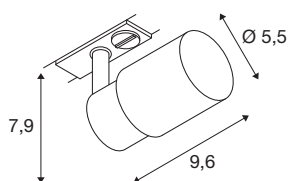

TECHNICAL DATA

Item no.	1008243
Socket	GU10
Number of sockets	1
Tilt range	90 °
Horizontal rotation range	350 °
IP Code	IP20
Impact resistance class	IK 02
Assembly	Surface
Primary nominal voltage	220-240V ~50/60 Hz
Safety class	I
Wattage	6 W
Minimum ambient temperature	-20 °C
Maximum ambient temperature	45 °C
Color	black/gold
Length	9.6 cm
Width	5.5 cm
Height	7.9 cm
Net weight	0.2 kg
Gross weight	0.4 kg