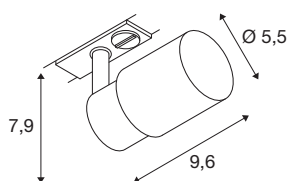

TECHNICAL DATA

Item no.	1008244
Socket	GU10
Number of sockets	1
Tilt range	90 °
Horizontal rotation range	350 °
IP Code	IP20
Impact resistance class	IK 02
Assembly	Surface
Primary nominal voltage	220-240V ~50/60 Hz
Safety class	I
Wattage	6 W
Minimum ambient temperature	-20 °C
Maximum ambient temperature	45 °C
Color	white/white
Length	9.6 cm
Width	5.5 cm
Height	7.9 cm
Net weight	0.2 kg
Gross weight	0.4 kg