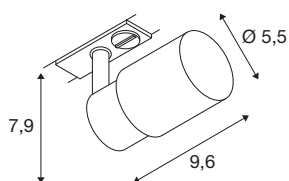

TECHNICAL DATA

Item no.	1008245
Socket	GU10
Number of sockets	1
Tilt range	90 °
Horizontal rotation range	350 °
IP Code	IP20
Impact resistance class	IK 02
Assembly	Surface
Primary nominal voltage	220-240V ~50/60 Hz
Safety class	I
Wattage	6 W
Minimum ambient temperature	-20 °C
Maximum ambient temperature	45 °C
Color	gray/gray
Length	9.6 cm
Width	5.5 cm
Height	7.9 cm
Net weight	0.2 kg
Gross weight	0.4 kg