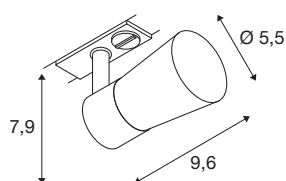

TECHNICAL DATA

Item no.	1008246
Socket	GU10
Number of sockets	1
Tilt range	90 °
Horizontal rotation range	350 °
IP Code	IP20
Impact resistance class	IK 02
Assembly	Surface
Primary nominal voltage	220-240V ~50/60 Hz
Safety class	I
Wattage	6 W
Minimum ambient temperature	-20 °C
Maximum ambient temperature	45 °C
Color	black/black
Length	9.6 cm
Width	5.5 cm
Height	7.9 cm
Net weight	0.2 kg
Gross weight	0.4 kg