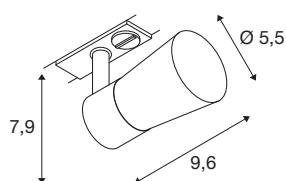

TECHNICAL DATA

Item no.	1008247
Socket	GU10
Number of sockets	1
Tilt range	90 °
Horizontal rotation range	350 °
IP Code	IP20
Impact resistance class	IK 02
Assembly	Surface
Primary nominal voltage	220-240V ~50/60 Hz
Safety class	I
Wattage	6 W
Minimum ambient temperature	-20 °C
Maximum ambient temperature	45 °C
Color	black/gold
Length	9.6 cm
Width	5.5 cm
Height	7.9 cm
Net weight	0.2 kg
Gross weight	0.4 kg