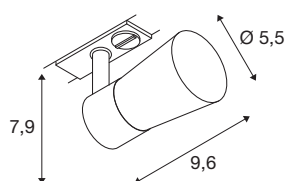

TECHNICAL DATA

Item no.	1008248
Socket	GU10
Number of sockets	1
Tilt range	90 °
Horizontal rotation range	350 °
IP Code	IP20
Impact resistance class	IK 02
Assembly	Surface
Primary nominal voltage	220-240V ~50/60 Hz
Safety class	I
Wattage	6 W
Minimum ambient temperature	-20 °C
Maximum ambient temperature	45 °C
Color	white/white
Length	9.6 cm
Width	5.5 cm
Height	7.9 cm
Net weight	0.2 kg
Gross weight	0.4 kg