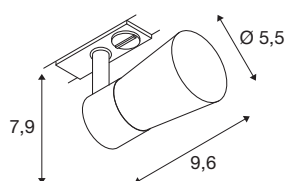

## TECHNICAL DATA

Item no.	1008249
Socket	GU10
Number of sockets	1
Tilt range	90 °
Horizontal rotation range	350 °
IP Code	IP20
Impact resistance class	IK 02
Assembly	Surface
Primary nominal voltage	220-240V ~50/60 Hz
Safety class	I
Wattage	6 W
Minimum ambient temperature	-20 °C
Maximum ambient temperature	45 °C
Color	gray/gray
Length	9.6 cm
Width	5.5 cm
Height	7.9 cm
Net weight	0.2 kg
Gross weight	0.4 kg