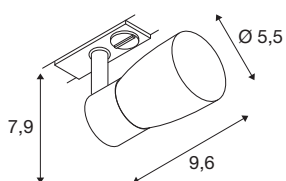

## TECHNICAL DATA

Item no.	1008250
Socket	GU10
Number of sockets	1
Tilt range	90 °
Horizontal rotation range	350 °
IP Code	IP20
Impact resistance class	IK 02
Assembly	Surface
Primary nominal voltage	220-240V ~50/60 Hz
Safety class	I
Wattage	6 W
Minimum ambient temperature	-20 °C
Maximum ambient temperature	45 °C
Color	black/black
Length	9.6 cm
Width	5.5 cm
Height	7.9 cm
Net weight	0.2 kg
Gross weight	0.4 kg