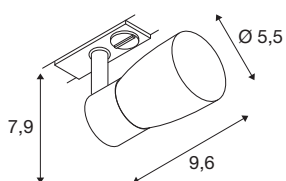

TECHNICAL DATA

Item no.	1008251
Socket	GU10
Number of sockets	1
Tilt range	90 °
Horizontal rotation range	350 °
IP Code	IP20
Impact resistance class	IK 02
Assembly	Surface
Primary nominal voltage	220-240V ~50/60 Hz
Safety class	I
Wattage	6 W
Minimum ambient temperature	-20 °C
Maximum ambient temperature	45 °C
Color	black/gold
Length	9.6 cm
Width	5.5 cm
Height	7.9 cm
Net weight	0.2 kg
Gross weight	0.4 kg