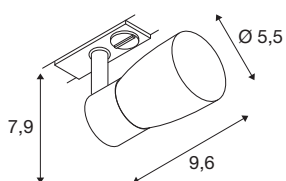

## TECHNICAL DATA

Item no.	1008252
Socket	GU10
Number of sockets	1
Tilt range	90 °
Horizontal rotation range	350 °
IP Code	IP20
Impact resistance class	IK 02
Assembly	Surface
Primary nominal voltage	220-240V ~50/60 Hz
Safety class	I
Wattage	6 W
Minimum ambient temperature	-20 °C
Maximum ambient temperature	45 °C
Color	white/white
Length	9.6 cm
Width	5.5 cm
Height	7.9 cm
Net weight	0.2 kg
Gross weight	0.4 kg