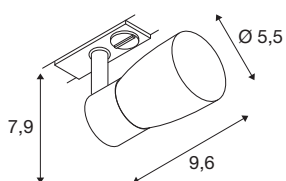

## TECHNICAL DATA

Item no.	1008253
Socket	GU10
Number of sockets	1
Tilt range	90 °
Horizontal rotation range	350 °
IP Code	IP20
Impact resistance class	IK 02
Assembly	Surface
Primary nominal voltage	220-240V ~50/60 Hz
Safety class	I
Wattage	6 W
Minimum ambient temperature	-20 °C
Maximum ambient temperature	45 °C
Color	gray/gray
Length	9.6 cm
Width	5.5 cm
Height	7.9 cm
Net weight	0.2 kg
Gross weight	0.4 kg