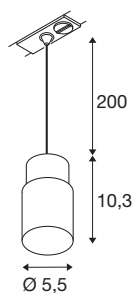

PURI 2.0 Tube

1~ pendant light, GU10, pendant length 200 cm, 1x max. 6W, black

The new and completely modernised PURI 2.0 product family includes spotlights and pendant lights for the 1 and 3-circuit system as well as wall and surface-mounted ceiling luminaires in a wide range of designs and colours. Thanks to the combination of lampshades in three modern shapes and six trendy colours, there is a suitable PURI 2.0 for every interior. And if you want to put together a very special luminaire, the PURI 2.0 is also available as a Mix & Match system. All lights are operated with GU10 light sources.

TECHNICAL DATA

Item no.	1008254
Socket	GU10
Number of sockets	1
IP Code	IP20
Impact resistance class	IK 02
Assembly	Surface
Primary nominal voltage	220-240V ~50/60 Hz
Safety class	I
Wattage	6 W
Minimum ambient temperature	-20 °C
Maximum ambient temperature	45 °C
Color	black/black
Height	10.3 cm
Diameter	5.5 cm
Pendant length	200 cm
Net weight	0.16 kg
Gross weight	0.4 kg