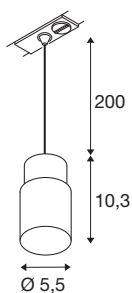

PURI 2.0 Tube

1~ pendant light, GU10, pendant length 200 cm, 1x max. 6W, black / gold

The new and completely modernised PURI 2.0 product family includes spotlights and pendant lights for the 1 and 3-circuit system as well as wall and surface-mounted ceiling luminaires in a wide range of designs and colours. Thanks to the combination of lampshades in three modern shapes and six trendy colours, there is a suitable PURI 2.0 for every interior. And if you want to put together a very special luminaire, the PURI 2.0 is also available as a Mix & Match system. All lights are operated with GU10 light sources.

TECHNICAL DATA

Item no.	1008255
Socket	GU10
Number of sockets	1
IP Code	IP20
Impact resistance class	IK 02
Assembly	Surface
Primary nominal voltage	220-240V ~50/60 Hz
Safety class	I
Wattage	6 W
Minimum ambient temperature	-20 °C
Maximum ambient temperature	45 °C
Color	black/gold
Height	10.3 cm
Diameter	5.5 cm
Pendant length	200 cm
Net weight	0.16 kg
Gross weight	0.4 kg