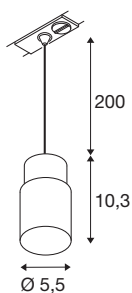

PURI 2.0 Tube

1~ pendant light, GU10, pendant length 200 cm, 1x max. 6W, white

The new and completely modernised PURI 2.0 product family includes spotlights and pendant lights for the 1 and 3-circuit system as well as wall and surface-mounted ceiling luminaires in a wide range of designs and colours. Thanks to the combination of lampshades in three modern shapes and six trendy colours, there is a suitable PURI 2.0 for every interior. And if you want to put together a very special luminaire, the PURI 2.0 is also available as a Mix & Match system. All lights are operated with GU10 light sources.

TECHNICAL DATA

Item no.	1008256
Socket	GU10
Number of sockets	1
IP Code	IP20
Impact resistance class	IK 02
Assembly	Surface
Primary nominal voltage	220-240V ~50/60 Hz
Safety class	I
Wattage	6 W
Minimum ambient temperature	-20 °C
Maximum ambient temperature	45 °C
Color	white/white
Height	10.3 cm
Diameter	5.5 cm
Pendant length	200 cm
Net weight	0.16 kg
Gross weight	0.4 kg