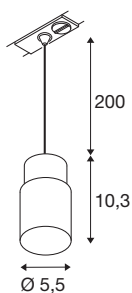

PURI 2.0 Tube

1~ pendant light, GU10, pendant length 200 cm, 1x max. 6W, grey

The new and completely modernised PURI 2.0 product family includes spotlights and pendant lights for the 1 and 3-circuit system as well as wall and surface-mounted ceiling luminaires in a wide range of designs and colours. Thanks to the combination of lampshades in three modern shapes and six trendy colours, there is a suitable PURI 2.0 for every interior. And if you want to put together a very special luminaire, the PURI 2.0 is also available as a Mix & Match system. All lights are operated with GU10 light sources.

TECHNICAL DATA

Item no.	1008257
Socket	GU10
Number of sockets	1
IP Code	IP20
Impact resistance class	IK 02
Assembly	Surface
Primary nominal voltage	220-240V ~50/60 Hz
Safety class	I
Wattage	6 W
Minimum ambient temperature	-20 °C
Maximum ambient temperature	45 °C
Color	gray/gray
Height	10.3 cm
Diameter	5.5 cm
Pendant length	200 cm
Net weight	0.16 kg
Gross weight	0.4 kg