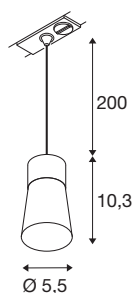

PURI 2.0 Cone

1~ pendant light, GU10, pendant length 200 cm, 1x max. 6W, black

The new and completely modernised PURI 2.0 product family includes spotlights and pendant lights for the 1 and 3-circuit system as well as wall and surface-mounted ceiling luminaires in a wide range of designs and colours. Thanks to the combination of lampshades in three modern shapes and six trendy colours, there is a suitable PURI 2.0 for every interior. And if you want to put together a very special luminaire, the PURI 2.0 is also available as a Mix & Match system. All lights are operated with GU10 light sources.

TECHNICAL DATA

Item no.	1008258
Socket	GU10
Number of sockets	1
IP Code	IP20
Impact resistance class	IK 02
Assembly	Surface
Primary nominal voltage	220-240V ~50/60 Hz
Safety class	I
Wattage	6 W
Minimum ambient temperature	-20 °C
Maximum ambient temperature	45 °C
Color	black/black
Height	10.3 cm
Diameter	5.5 cm
Pendant length	200 cm
Net weight	0.16 kg
Gross weight	0.4 kg