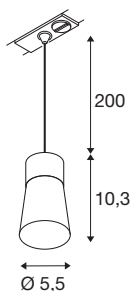

PURI 2.0 Cone

1~ pendant light, GU10, pendant length 200 cm, 1x max. 6W, black / gold

The new and completely modernised PURI 2.0 product family includes spotlights and pendant lights for the 1 and 3-circuit system as well as wall and surface-mounted ceiling luminaires in a wide range of designs and colours. Thanks to the combination of lampshades in three modern shapes and six trendy colours, there is a suitable PURI 2.0 for every interior. And if you want to put together a very special luminaire, the PURI 2.0 is also available as a Mix & Match system. All lights are operated with GU10 light sources.

TECHNICAL DATA

Item no.	1008259
Socket	GU10
Number of sockets	1
IP Code	IP20
Impact resistance class	IK 02
Assembly	Surface
Primary nominal voltage	220-240V ~50/60 Hz
Safety class	I
Wattage	6 W
Minimum ambient temperature	-20 °C
Maximum ambient temperature	45 °C
Color	black/gold
Height	10.3 cm
Diameter	5.5 cm
Pendant length	200 cm
Net weight	0.16 kg
Gross weight	0.4 kg