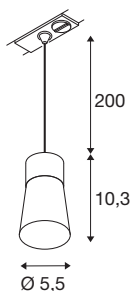

PURI 2.0 Cone

1~ pendant light, GU10, pendant length 200 cm, 1x max. 6W, white

The new and completely modernised PURI 2.0 product family includes spotlights and pendant lights for the 1 and 3-circuit system as well as wall and surface-mounted ceiling luminaires in a wide range of designs and colours. Thanks to the combination of lampshades in three modern shapes and six trendy colours, there is a suitable PURI 2.0 for every interior. And if you want to put together a very special luminaire, the PURI 2.0 is also available as a Mix & Match system. All lights are operated with GU10 light sources.

TECHNICAL DATA

Item no.	1008260
Socket	GU10
Number of sockets	1
IP Code	IP20
Impact resistance class	IK 02
Assembly	Surface
Primary nominal voltage	220-240V ~50/60 Hz
Safety class	I
Wattage	6 W
Minimum ambient temperature	-20 °C
Maximum ambient temperature	45 °C
Color	white/white
Height	10.3 cm
Diameter	5.5 cm
Pendant length	200 cm
Net weight	0.16 kg
Gross weight	0.4 kg