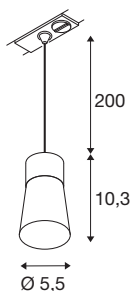

PURI 2.0 Cone

1~ pendant light, GU10, pendant length 200cm, 1x max. 6W, grey

The new and completely modernised PURI 2.0 product family includes spotlights and pendant lights for the 1 and 3-circuit system as well as wall and surface-mounted ceiling luminaires in a wide range of designs and colours. Thanks to the combination of lampshades in three modern shapes and six trendy colours, there is a suitable PURI 2.0 for every interior. And if you want to put together a very special luminaire, the PURI 2.0 is also available as a Mix & Match system. All lights are operated with GU10 light sources.

TECHNICAL DATA

Item no.	1008261
Socket	GU10
Number of sockets	1
IP Code	IP20
Impact resistance class	IK 02
Assembly	Surface
Primary nominal voltage	220-240V ~50/60 Hz
Safety class	I
Wattage	6 W
Minimum ambient temperature	-20 °C
Maximum ambient temperature	45 °C
Color	gray/gray
Height	10.3 cm
Diameter	5.5 cm
Pendant length	200 cm
Net weight	0.16 kg
Gross weight	0.4 kg