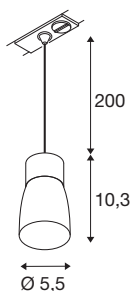

PURI 2.0 Dome

1~ pendant light, GU10, pendant length 200 cm, 1x max. 6W, black

The new and completely modernised PURI 2.0 product family includes spotlights and pendant lights for the 1 and 3-circuit system as well as wall and surface-mounted ceiling luminaires in a wide range of designs and colours. Thanks to the combination of lampshades in three modern shapes and six trendy colours, there is a suitable PURI 2.0 for every interior. And if you want to put together a very special luminaire, the PURI 2.0 is also available as a Mix & Match system. All lights are operated with GU10 light sources.

TECHNICAL DATA

Item no.	1008262
Socket	GU10
Number of sockets	1
IP Code	IP20
Impact resistance class	IK 02
Assembly	Surface
Primary nominal voltage	220-240V ~50/60 Hz
Safety class	I
Wattage	6 W
Minimum ambient temperature	-20 °C
Maximum ambient temperature	45 °C
Color	black/black
Height	10.3 cm
Diameter	5.5 cm
Pendant length	200 cm
Net weight	0.16 kg
Gross weight	0.4 kg