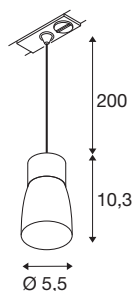

PURI 2.0 Dome

1~ pendant light, GU10, pendant length 200 cm, 1x max. 6W, black / gold

The new and completely modernised PURI 2.0 product family includes spotlights and pendant lights for the 1 and 3-circuit system as well as wall and surface-mounted ceiling luminaires in a wide range of designs and colours. Thanks to the combination of lampshades in three modern shapes and six trendy colours, there is a suitable PURI 2.0 for every interior. And if you want to put together a very special luminaire, the PURI 2.0 is also available as a Mix & Match system. All lights are operated with GU10 light sources.

TECHNICAL DATA

Item no.	1008263
Socket	GU10
Number of sockets	1
IP Code	IP20
Impact resistance class	IK 02
Assembly	Surface
Primary nominal voltage	220-240V ~50/60 Hz
Safety class	I
Wattage	6 W
Minimum ambient temperature	-20 °C
Maximum ambient temperature	45 °C
Color	black/gold
Height	10.3 cm
Diameter	5.5 cm
Pendant length	200 cm
Net weight	0.16 kg
Gross weight	0.4 kg