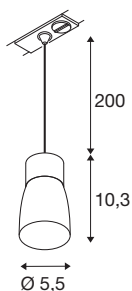

PURI 2.0 Dome

1~ pendant light, GU10, pendant length 200 cm, 1x max. 6W, white

The new and completely modernised PURI 2.0 product family includes spotlights and pendant lights for the 1 and 3-circuit system as well as wall and surface-mounted ceiling luminaires in a wide range of designs and colours. Thanks to the combination of lampshades in three modern shapes and six trendy colours, there is a suitable PURI 2.0 for every interior. And if you want to put together a very special luminaire, the PURI 2.0 is also available as a Mix & Match system. All lights are operated with GU10 light sources.

TECHNICAL DATA

| | |
|-----------------------------|--------------------|
| Item no. | 1008264 |
| Socket | GU10 |
| Number of sockets | 1 |
| IP Code | IP20 |
| Impact resistance class | IK 02 |
| Assembly | Surface |
| Primary nominal voltage | 220-240V ~50/60 Hz |
| Safety class | I |
| Wattage | 6 W |
| Minimum ambient temperature | -20 °C |
| Maximum ambient temperature | 45 °C |
| Color | white/white |
| Height | 10.3 cm |
| Diameter | 5.5 cm |
| Pendant length | 200 cm |
| Net weight | 0.16 kg |
| Gross weight | 0.4 kg |