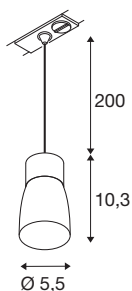

PURI 2.0 Dome

1~ pendant light, GU10, pendant length 200cm, 1x max. 6W, grey

The new and completely modernised PURI 2.0 product family includes spotlights and pendant lights for the 1 and 3-circuit system as well as wall and surface-mounted ceiling luminaires in a wide range of designs and colours. Thanks to the combination of lampshades in three modern shapes and six trendy colours, there is a suitable PURI 2.0 for every interior. And if you want to put together a very special luminaire, the PURI 2.0 is also available as a Mix & Match system. All lights are operated with GU10 light sources.

TECHNICAL DATA

Item no.	1008265
Socket	GU10
Number of sockets	1
IP Code	IP20
Impact resistance class	IK 02
Assembly	Surface
Primary nominal voltage	220-240V ~50/60 Hz
Safety class	I
Wattage	6 W
Minimum ambient temperature	-20 °C
Maximum ambient temperature	45 °C
Color	gray/gray
Height	10.3 cm
Diameter	5.5 cm
Pendant length	200 cm
Net weight	0.16 kg
Gross weight	0.4 kg