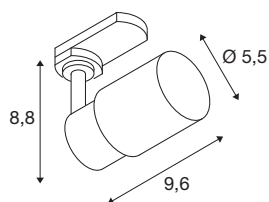

TECHNICAL DATA

Item no.	1008266
Socket	GU10
Number of sockets	1
Tilt range	90 °
Horizontal rotation range	350 °
IP Code	IP20
Impact resistance class	IK 02
Assembly	Surface
Primary nominal voltage	220-240V ~50/60 Hz
Safety class	I
Wattage	6 W
Minimum ambient temperature	-20 °C
Maximum ambient temperature	45 °C
Color	black/black
Length	6.9 cm
Width	5.5 cm
Height	14 cm
Net weight	0.13 kg
Gross weight	0.4 kg