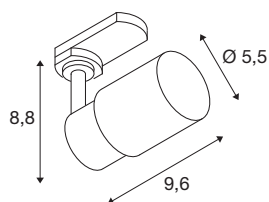

TECHNICAL DATA

Item no.	1008267
Socket	GU10
Number of sockets	1
Tilt range	90 °
Horizontal rotation range	350 °
IP Code	IP20
Impact resistance class	IK 02
Assembly	Surface
Primary nominal voltage	220-240V ~50/60 Hz
Safety class	I
Wattage	6 W
Minimum ambient temperature	-20 °C
Maximum ambient temperature	45 °C
Color	black/gold
Length	6.9 cm
Width	5.5 cm
Height	14 cm
Net weight	0.13 kg
Gross weight	0.4 kg