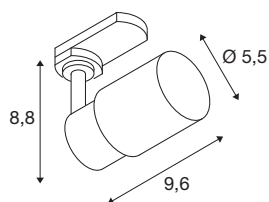

TECHNICAL DATA

Item no.	1008268
Socket	GU10
Number of sockets	1
Tilt range	90 °
Horizontal rotation range	350 °
IP Code	IP20
Impact resistance class	IK 02
Assembly	Surface
Primary nominal voltage	220-240V ~50/60 Hz
Safety class	I
Wattage	6 W
Minimum ambient temperature	-20 °C
Maximum ambient temperature	45 °C
Color	white/white
Length	6.9 cm
Width	5.5 cm
Height	14 cm
Net weight	0.13 kg
Gross weight	0.4 kg