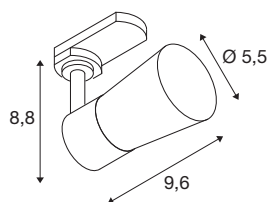

## TECHNICAL DATA

Item no.	1008269
Socket	GU10
Number of sockets	1
Tilt range	90 °
Horizontal rotation range	350 °
IP Code	IP20
Impact resistance class	IK 02
Assembly	Surface
Primary nominal voltage	220-240V ~50/60 Hz
Safety class	I
Wattage	6 W
Minimum ambient temperature	-20 °C
Maximum ambient temperature	45 °C
Color	black/black
Length	6.9 cm
Width	5.5 cm
Height	14 cm
Net weight	0.13 kg
Gross weight	0.4 kg